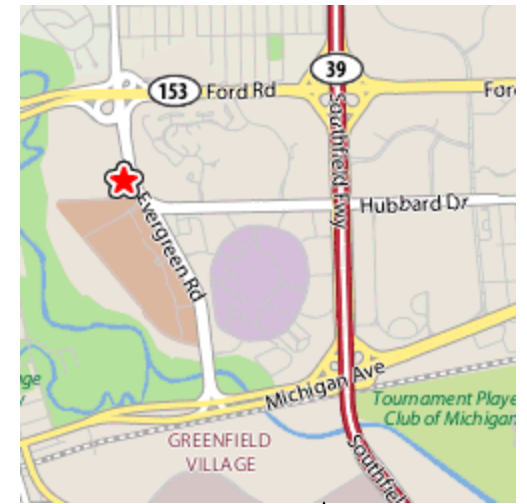

Henry Ford Community College's Planetarium is located on the upper floor of the Science Building, room S-126.

HFCC Main Campus
 5101 Evergreen Road
 Dearborn, MI 48128

Located on Evergreen
 Just North of Hubbard